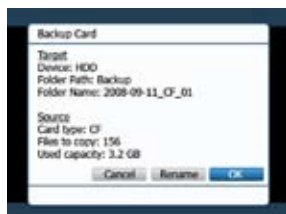

View Photo Thumbnails

Zoom & Pan

View EXIF & Histogram

Featuring PhotoMemo™

Record and playback remarks and memos for each photo

Copy Memory Card

Organize & Manage Files

View IPTC Detail