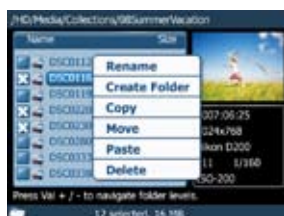

View Photo Thumbnails

Zoom and Pan

View EXIF & Histogram

View IPTC Detail

Copy from Memory Card

Organize & Manage Files

Play MP3s

Create & View Playlists